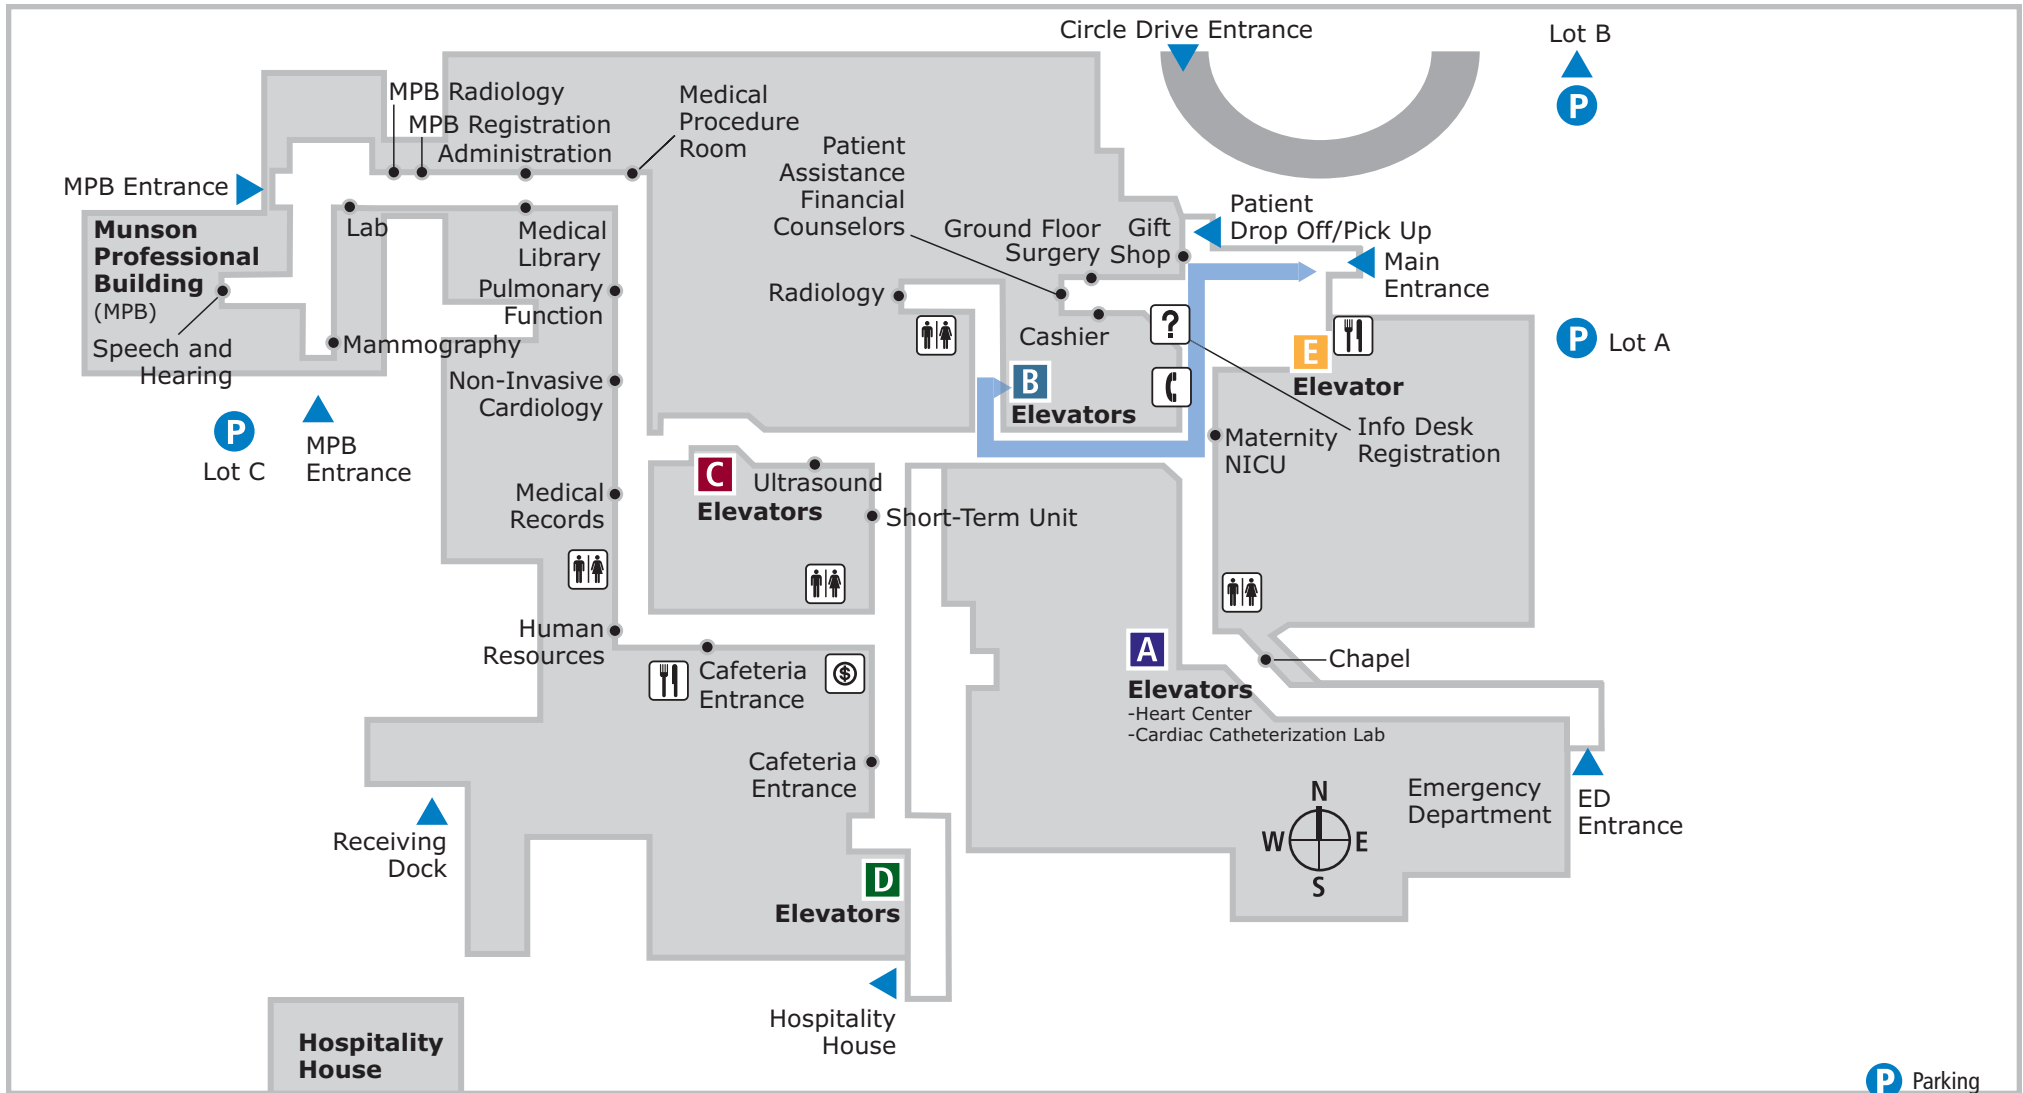

# DESTINATION Conference Center

## DIRECTIONS TO THE CONFERENCE CENTER

- As you enter the main lobby, turn left. Walk past the Information Desk and Maternity/NICU.
- Turn RIGHT at the first corridor.

- Look for the blue wall, turn RIGHT toward the **B** (Boat) Elevators.
- Take the B Elevator to the basement, then turn RIGHT as you exit the elevator.
- Follow the signs a short distance to Conference Rooms 1 - 3.